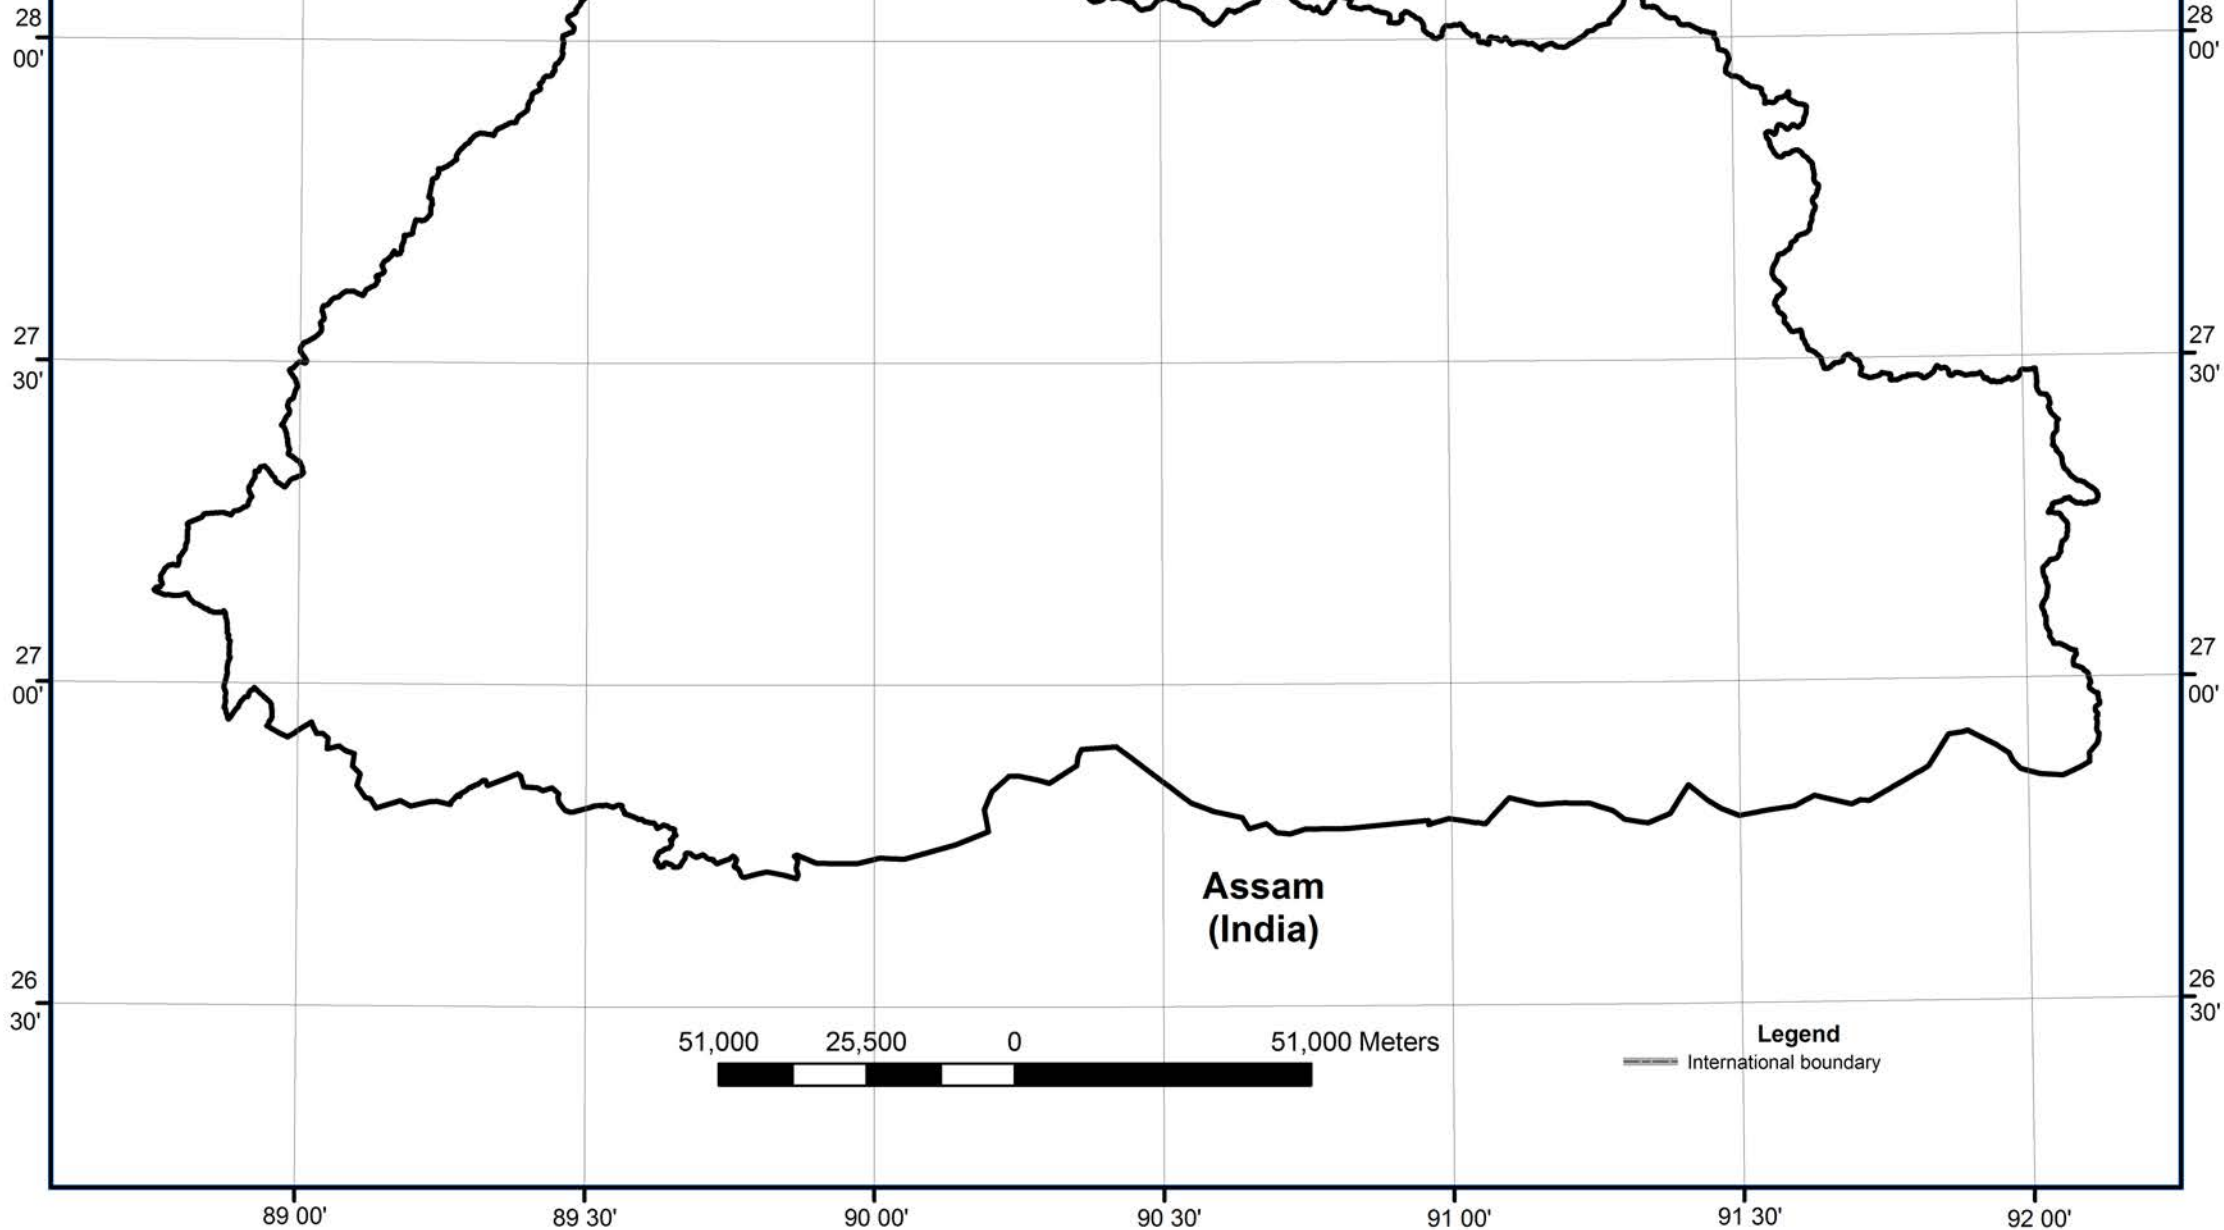

# Outline Map of Bhutan

Scale 1: 300000

Assam  
(India)

### Legend

— International boundary